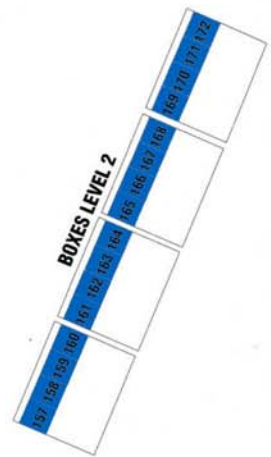

Centre In The Square - Mezzanine Level Seating  
 Kitchener-Waterloo Symphony Concerts

MEZZANINE

STAGE

- A+ ■
- A ■
- B ■
- C ■
- D ■

MEZZANINE SEATING	325
LOGE SEATING	36
BOX SEATING	32
<b>TOTAL</b>	<b>393</b>