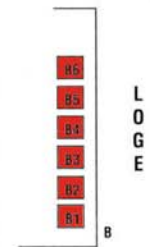

Centre In The Square - Mezzanine Level Seating  
 Kitchener-Waterloo Symphony Concerts

MEZZANINE

STAGE

- A+ ■
- A ■
- B ■
- C ■
- D ■

MEZZANINE SEATING	325
LOGE SEATING	36
BOX SEATING	32
<b>TOTAL</b>	<b>393</b>