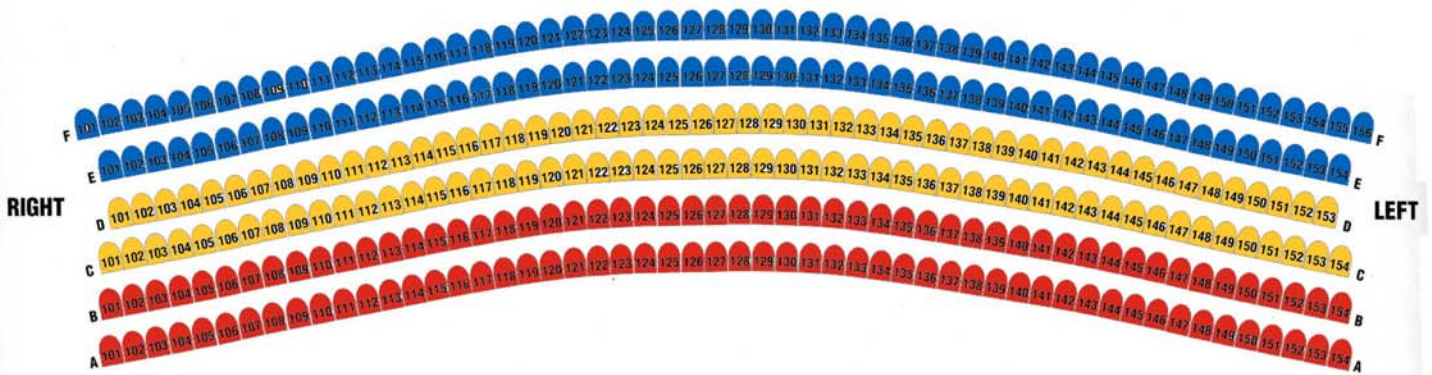

Centre In The Square - Mezzanine Level Seating  
 Kitchener-Waterloo Symphony Concerts

MEZZANINE

STAGE

- A+ ■
- A ■
- B ■
- C ■
- D ■

MEZZANINE SEATING	325
LOGE SEATING	36
BOX SEATING	32
<b>TOTAL</b>	<b>393</b>