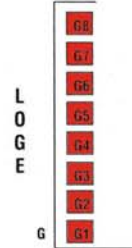

Centre In The Square - Mezzanine Level Seating  
 Kitchener-Waterloo Symphony Concerts

MEZZANINE

STAGE

- A+ ■
- A ■
- B ■
- C ■
- D ■

MEZZANINE SEATING	325
LOGE SEATING	36
BOX SEATING	32
<b>TOTAL</b>	<b>393</b>