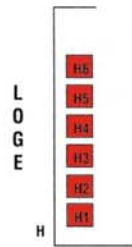

Centre In The Square - Mezzanine Level Seating  
 Kitchener-Waterloo Symphony Concerts

MEZZANINE

STAGE

- A+ ■
- A ■
- B ■
- C ■
- D ■

MEZZANINE SEATING	325
LOGE SEATING	36
BOX SEATING	32
<b>TOTAL</b>	<b>393</b>