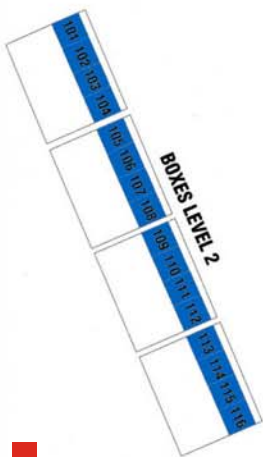

Centre In The Square - Mezzanine Level Seating  
 Kitchener-Waterloo Symphony Concerts

MEZZANINE

STAGE

- A+ ■
- A ■
- B ■
- C ■
- D ■

MEZZANINE SEATING	325
LOGE SEATING	36
BOX SEATING	32
<b>TOTAL</b>	<b>393</b>