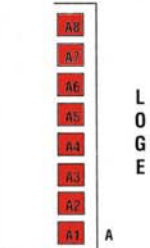

Centre In The Square - Mezzanine Level Seating  
 Kitchener-Waterloo Symphony Concerts

MEZZANINE

STAGE

- A+ ■
- A ■
- B ■
- C ■
- D ■

MEZZANINE SEATING	325
LOGE SEATING	36
BOX SEATING	32
<b>TOTAL</b>	<b>393</b>