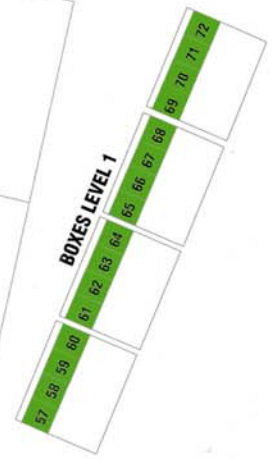

Centre In The Square - Orchestra Level Seating

Kitchener-Waterloo Symphony Concerts

RIGHT

LEFT

- A+ ■
- A ■
- B ■
- C ■
- D ■