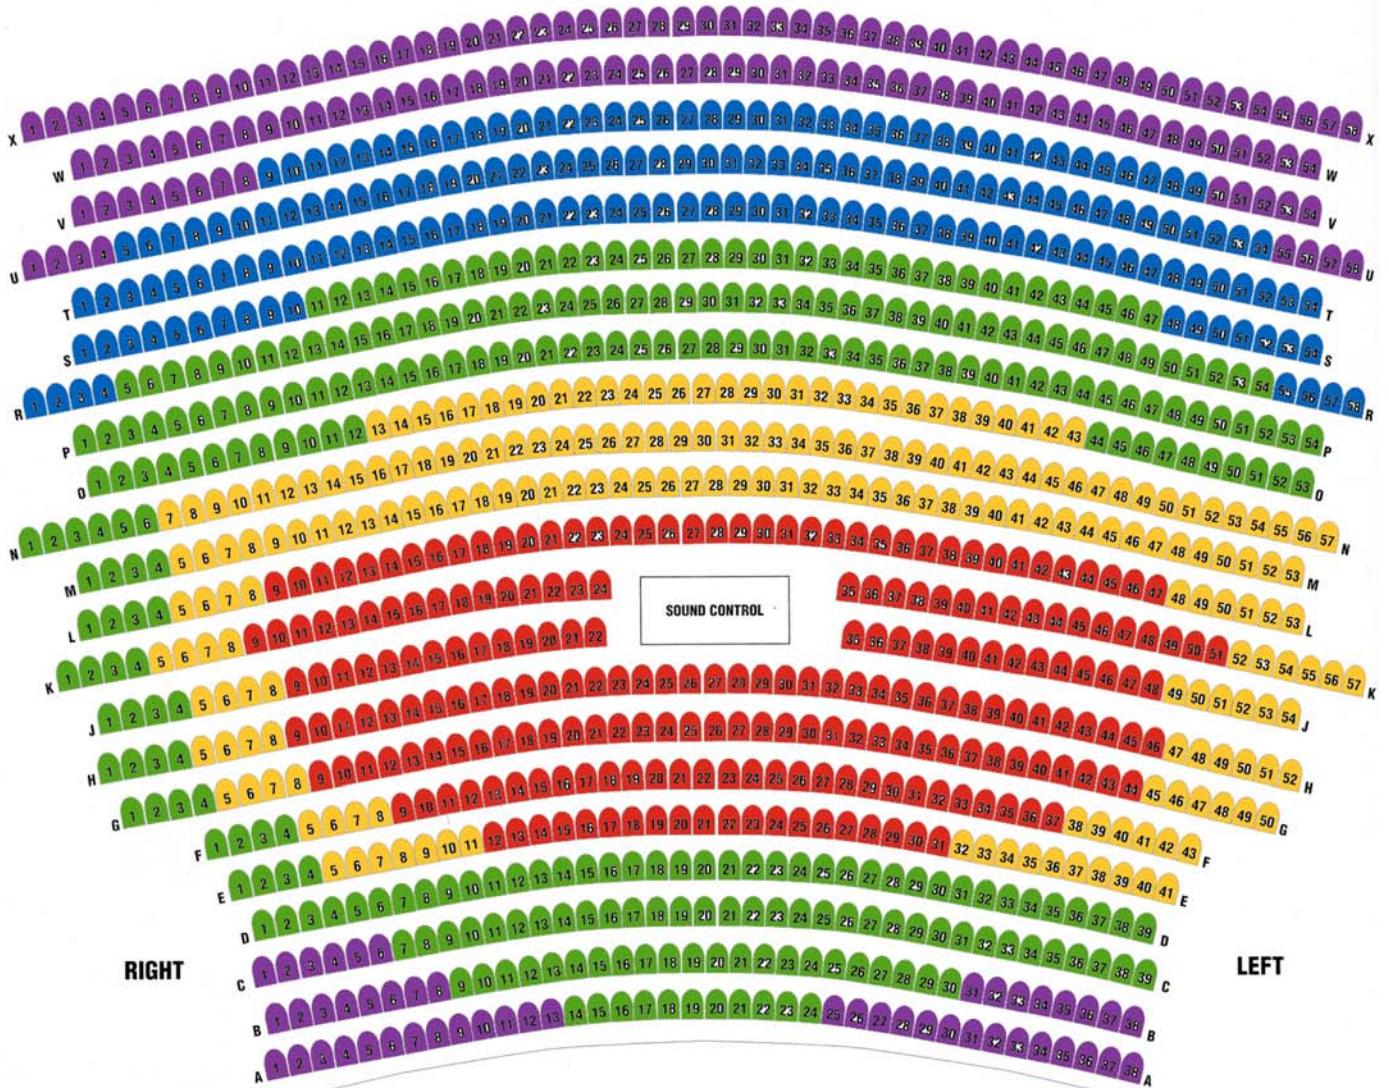

Centre In The Square - Orchestra Level Seating

Kitchener-Waterloo Symphony Concerts

RIGHT

LEFT

- A+ ■
- A ■
- B ■
- C ■
- D ■