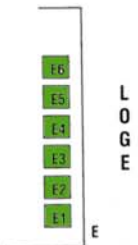

Centre In The Square - Balcony Level Seating  
 Kitchener-Waterloo Symphony Concerts

STAGE

- A+ ■
- A ■
- B ■
- C ■
- D ■

<b>BALCONY SEATING</b>	<b>219</b>
<b>LOGE SEATING</b>	<b>34</b>
<b>BOX SEATING</b>	<b>32</b>
<b>TOTAL</b>	<b>285</b>