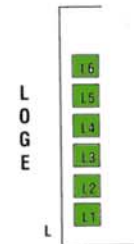

Centre In The Square - Balcony Level Seating  
 Kitchener-Waterloo Symphony Concerts

STAGE

- A+ ■
- A ■
- B ■
- C ■
- D ■

<b>BALCONY SEATING</b>	<b>219</b>
<b>LOGE SEATING</b>	<b>34</b>
<b>BOX SEATING</b>	<b>32</b>
<b>TOTAL</b>	<b>285</b>