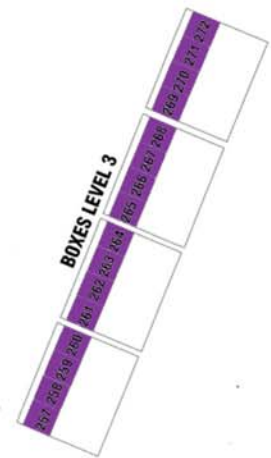

Centre In The Square - Balcony Level Seating  
 Kitchener-Waterloo Symphony Concerts

STAGE

- A+ ■
- A ■
- B ■
- C ■
- D ■

<b>BALCONY SEATING</b>	<b>219</b>
<b>LOGE SEATING</b>	<b>34</b>
<b>BOX SEATING</b>	<b>32</b>
<b>TOTAL</b>	<b>285</b>