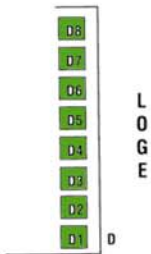

Centre In The Square - Balcony Level Seating  
 Kitchener-Waterloo Symphony Concerts

STAGE

- A+ ■
- A ■
- B ■
- C ■
- D ■

<b>BALCONY SEATING</b>	<b>219</b>
<b>LOGE SEATING</b>	<b>34</b>
<b>BOX SEATING</b>	<b>32</b>
<b>TOTAL</b>	<b>285</b>