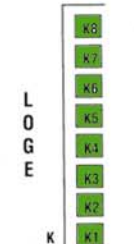

Centre In The Square - Balcony Level Seating  
 Kitchener-Waterloo Symphony Concerts

STAGE

- A+ ■
- A ■
- B ■
- C ■
- D ■

<b>BALCONY SEATING</b>	<b>219</b>
<b>LOGE SEATING</b>	<b>34</b>
<b>BOX SEATING</b>	<b>32</b>
<b>TOTAL</b>	<b>285</b>