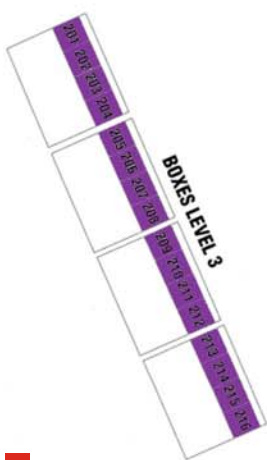

Centre In The Square - Balcony Level Seating  
 Kitchener-Waterloo Symphony Concerts

STAGE

- A+ ■
- A ■
- B ■
- C ■
- D ■

<b>BALCONY SEATING</b>	<b>219</b>
<b>LOGE SEATING</b>	<b>34</b>
<b>BOX SEATING</b>	<b>32</b>
<b>TOTAL</b>	<b>285</b>