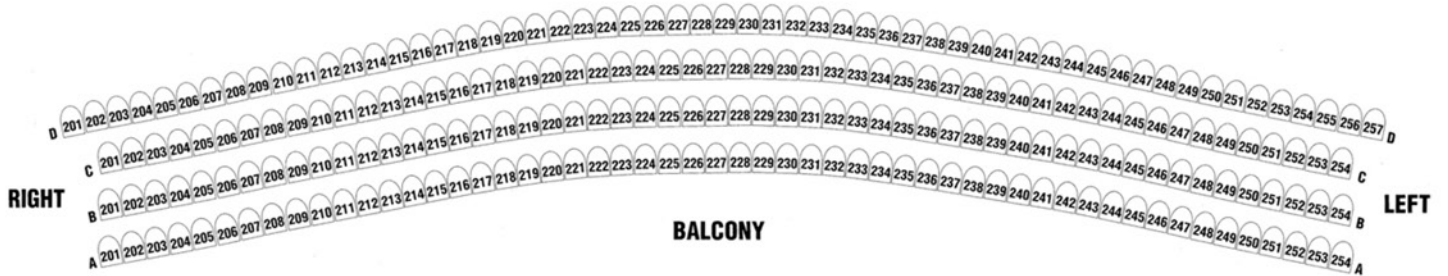

# KITCHENER-WATERLOO SYMPHONY

## Centre In The Square - Balcony Level Seating

**STAGE**

<b>BALCONY SEATING</b>	<b>219</b>
<b>LOGE SEATING</b>	<b>34</b>
<b>BOX SEATING</b>	<b>32</b>
<b>TOTAL</b>	<b>285</b>