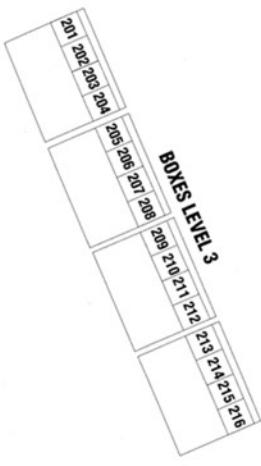

# KITCHENER-WATERLOO SYMPHONY

## Centre In The Square - Balcony Level Seating

**STAGE**

<b>BALCONY SEATING</b>	<b>219</b>
<b>LOGE SEATING</b>	<b>34</b>
<b>BOX SEATING</b>	<b>32</b>
<b>TOTAL</b>	<b>285</b>