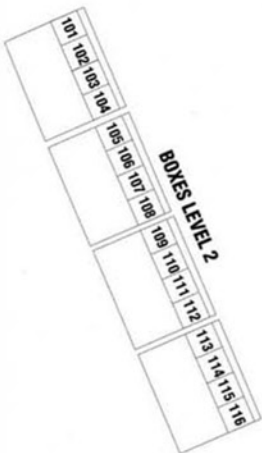

KITCHENER-WATERLOO SYMPHONY

Centre In The Square - Mezzanine Level Seating

MEZZANINE

STAGE

MEZZANINE SEATING	325
LOGE SEATING	36
BOX SEATING	32
TOTAL	393