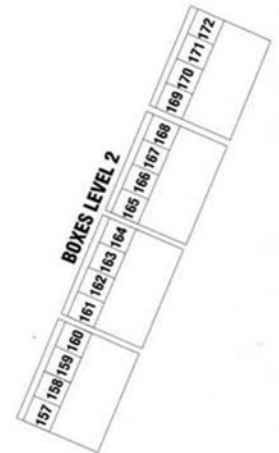

KITCHENER-WATERLOO SYMPHONY

Centre In The Square - Mezzanine Level Seating

MEZZANINE

STAGE

MEZZANINE SEATING	325
LOGE SEATING	36
BOX SEATING	32
TOTAL	393