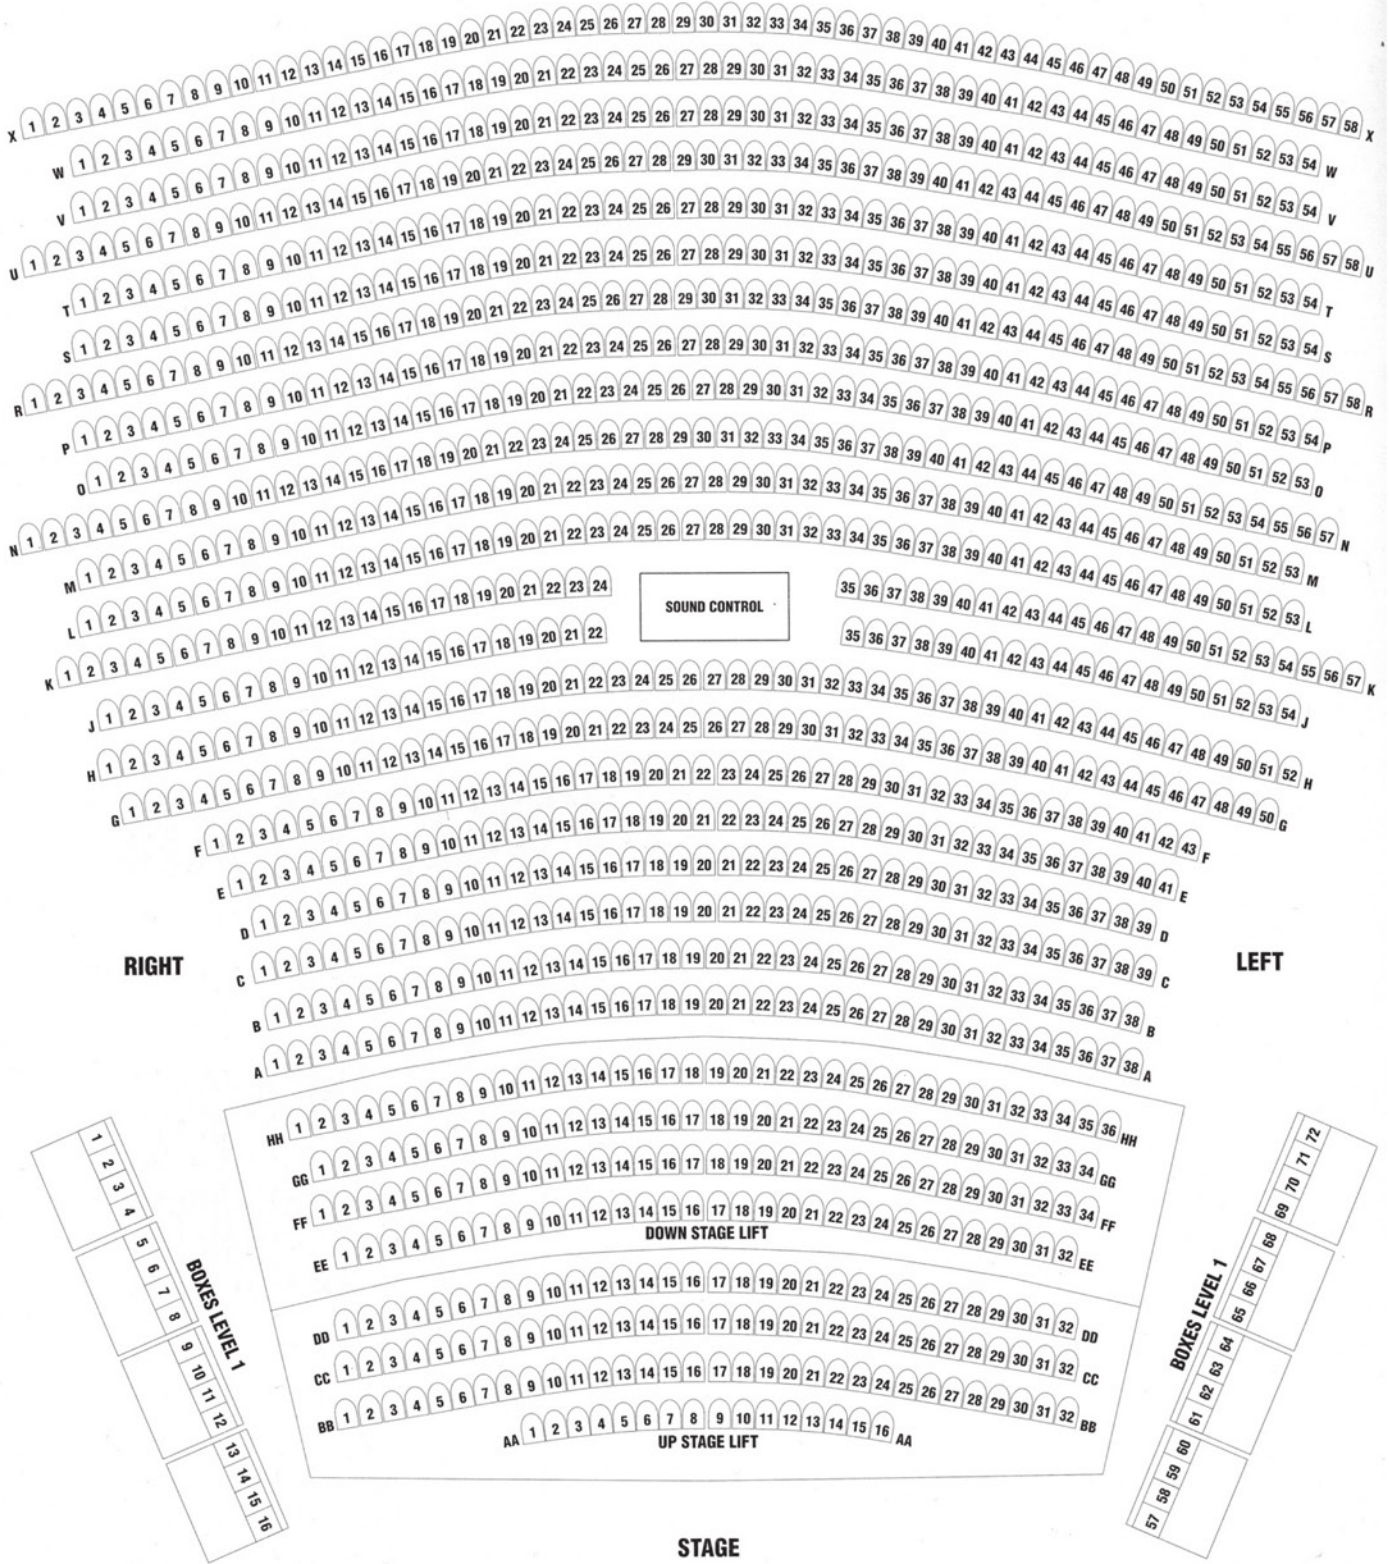

# KITCHENER-WATERLOO SYMPHONY

Centre In The Square - Orchestra Level Seating

<b>ORCHESTRA SEATING</b>	<b>1089</b>
<b>DOWN STAGE LIFT</b>	<b>136</b>
<b>UP STAGE LIFT</b>	<b>112</b>
<b>BOX SEATING</b>	<b>32</b>
<b>TOTAL</b>	<b>1369</b>