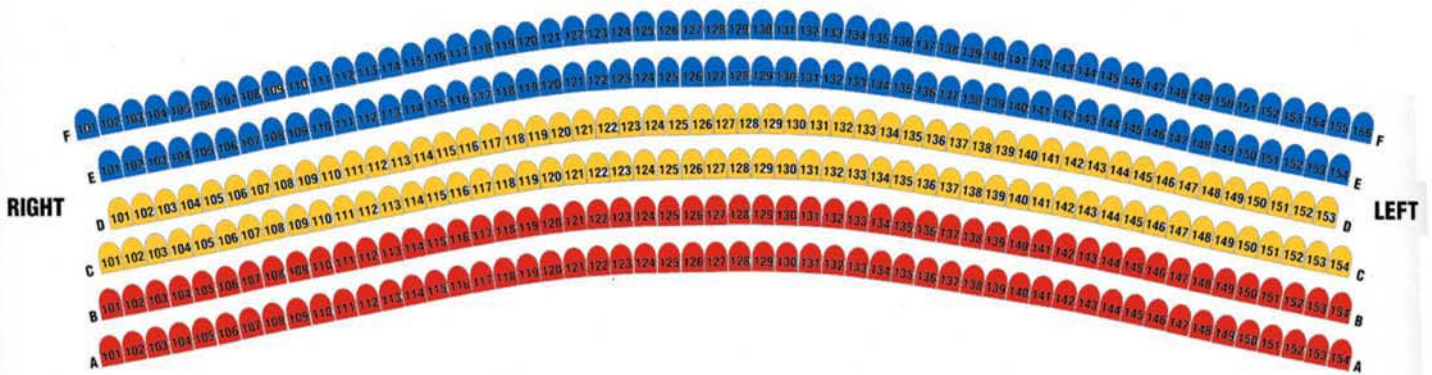

Kitchener-Waterloo Symphony 20/21 Subscription Seat Map

Centre In The Square - Orchestra Level

- A+ ■
- A ■
- B ■
- C ■
- D ■

Kitchener-Waterloo Symphony 20/21 Subscription Seat Map Centre In The Square - Mezzanine Level

MEZZANINE

STAGE

- A+ ■
- A ■
- B ■
- C ■
- D ■

MEZZANINE SEATING	325
LOGE SEATING	36
BOX SEATING	32
TOTAL	393

Kitchener-Waterloo Symphony 20/21 Subscription Seat Map

Centre In The Square - Balcony Level

STAGE

- A+ ■
- A ■
- B ■
- C ■
- D ■

BALCONY SEATING	219
LOGE SEATING	34
BOX SEATING	32
TOTAL	285