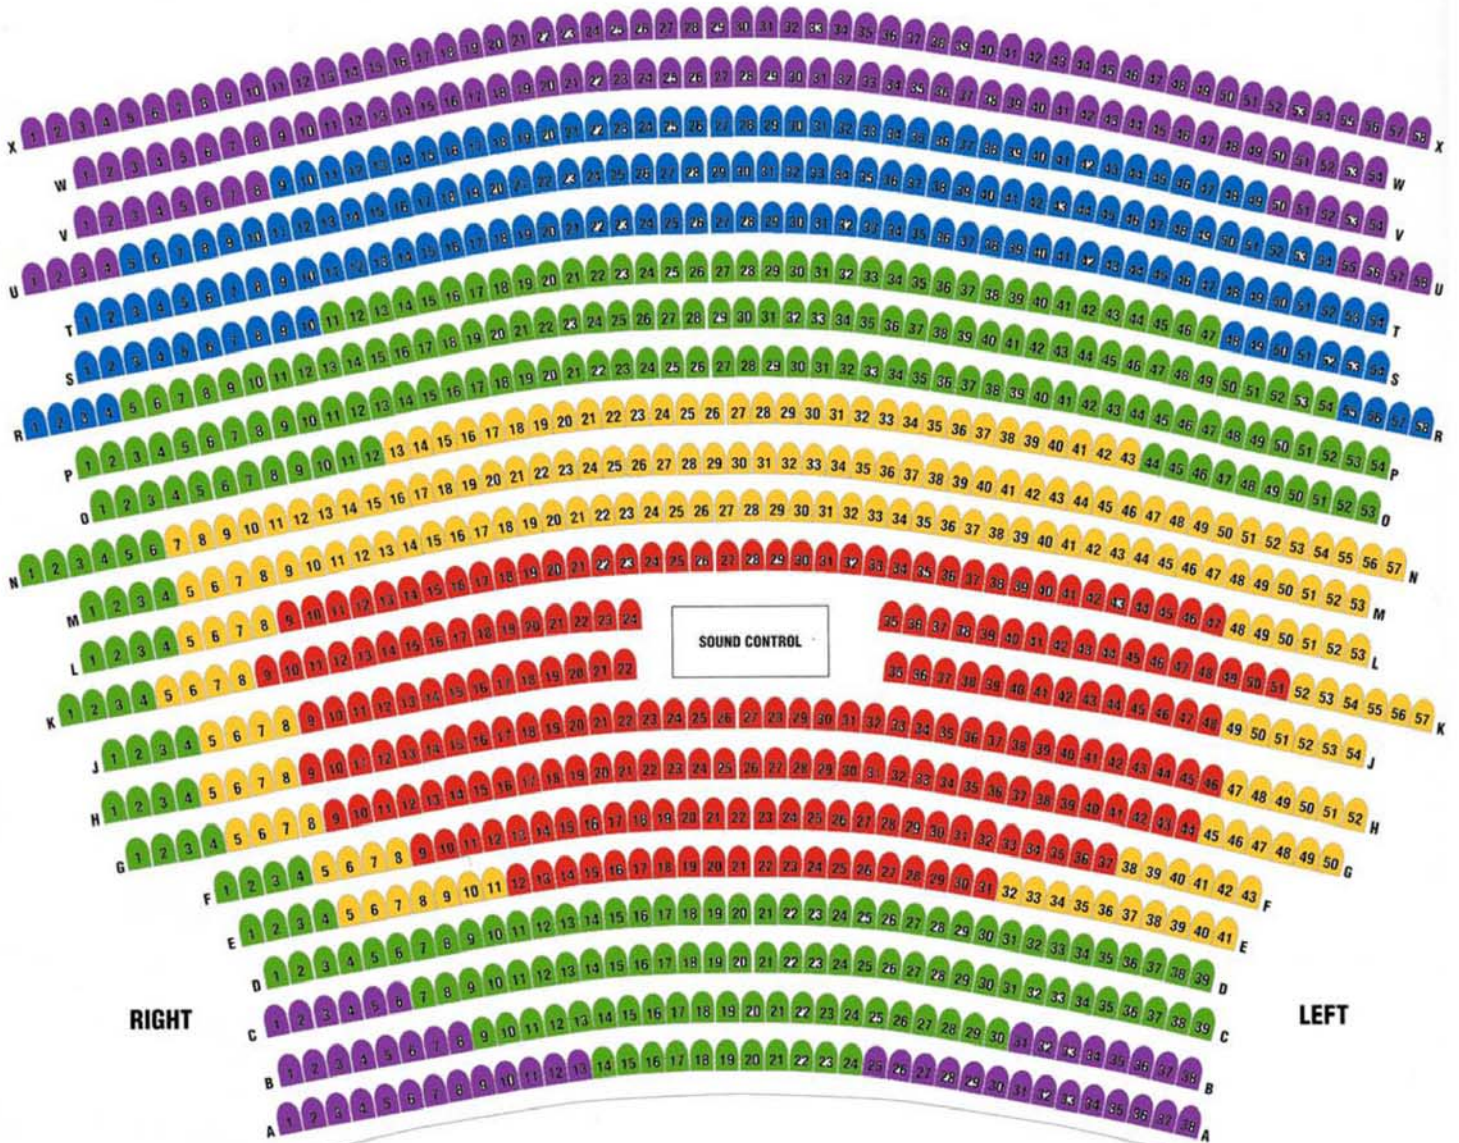

Kitchener-Waterloo Symphony 20/21 Subscription Seat Map

Centre In The Square - Orchestra Level

- A+ ■
- A ■
- B ■
- C ■
- D ■

Kitchener-Waterloo Symphony 20/21 Subscription Seat Map Centre In The Square - Mezzanine Level

MEZZANINE

STAGE

- A+ ■
- A ■
- B ■
- C ■
- D ■

MEZZANINE SEATING	325
LOGE SEATING	36
BOX SEATING	32
TOTAL	393

Kitchener-Waterloo Symphony 20/21 Subscription Seat Map

Centre In The Square - Balcony Level

STAGE

- A+ ■
- A ■
- B ■
- C ■
- D ■

BALCONY SEATING	219
LOGE SEATING	34
BOX SEATING	32
TOTAL	285