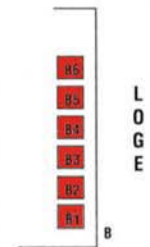

Kitchener-Waterloo Symphony 20/21 Subscription Seat Map

Centre In The Square - Orchestra Level

- A+ ■
- A ■
- B ■
- C ■
- D ■

Kitchener-Waterloo Symphony 20/21 Subscription Seat Map Centre In The Square - Mezzanine Level

MEZZANINE

STAGE

- A+ ■
- A ■
- B ■
- C ■
- D ■

MEZZANINE SEATING	325
LOGE SEATING	36
BOX SEATING	32
TOTAL	393

Kitchener-Waterloo Symphony 20/21 Subscription Seat Map

Centre In The Square - Balcony Level

STAGE

- A+ ■
- A ■
- B ■
- C ■
- D ■

BALCONY SEATING	219
LOGE SEATING	34
BOX SEATING	32
TOTAL	285