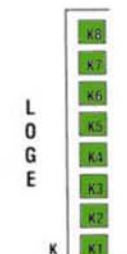

Kitchener-Waterloo Symphony 20/21 Subscription Seat Map

Centre In The Square - Orchestra Level

- A+ ■
- A ■
- B ■
- C ■
- D ■

Kitchener-Waterloo Symphony 20/21 Subscription Seat Map Centre In The Square - Mezzanine Level

MEZZANINE

STAGE

- A+ ■
- A ■
- B ■
- C ■
- D ■

MEZZANINE SEATING	325
LOGE SEATING	36
BOX SEATING	32
TOTAL	393

Kitchener-Waterloo Symphony 20/21 Subscription Seat Map

Centre In The Square - Balcony Level

STAGE

- A+ ■
- A ■
- B ■
- C ■
- D ■

BALCONY SEATING	219
LOGE SEATING	34
BOX SEATING	32
TOTAL	285