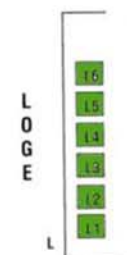

Kitchener-Waterloo Symphony 20/21 Subscription Seat Map

Centre In The Square - Orchestra Level

- A+ ■
- A ■
- B ■
- C ■
- D ■

Kitchener-Waterloo Symphony 20/21 Subscription Seat Map Centre In The Square - Mezzanine Level

MEZZANINE

STAGE

- A+ ■
- A ■
- B ■
- C ■
- D ■

MEZZANINE SEATING	325
LOGE SEATING	36
BOX SEATING	32
TOTAL	393

Kitchener-Waterloo Symphony 20/21 Subscription Seat Map

Centre In The Square - Balcony Level

STAGE

- A+ ■
- A ■
- B ■
- C ■
- D ■

BALCONY SEATING	219
LOGE SEATING	34
BOX SEATING	32
TOTAL	285