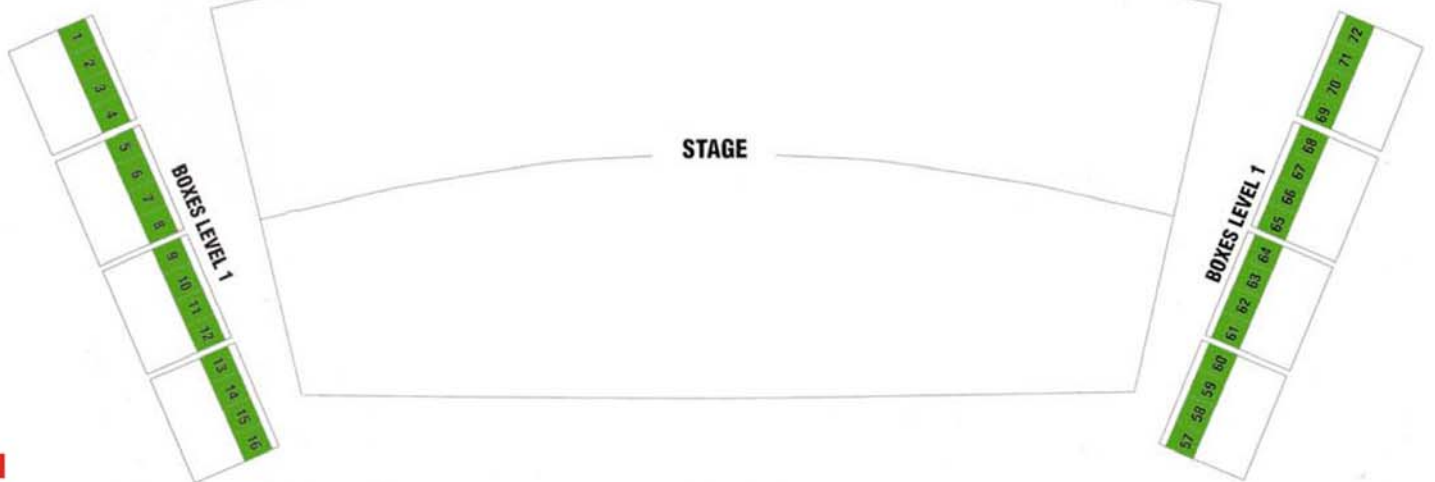

Kitchener-Waterloo Symphony 20/21 Subscription Seat Map

Centre In The Square - Orchestra Level

- A+ ■
- A ■
- B ■
- C ■
- D ■

Kitchener-Waterloo Symphony 20/21 Subscription Seat Map Centre In The Square - Mezzanine Level

MEZZANINE

STAGE

- A+ ■
- A ■
- B ■
- C ■
- D ■

MEZZANINE SEATING	325
LOGE SEATING	36
BOX SEATING	32
TOTAL	393

Kitchener-Waterloo Symphony 20/21 Subscription Seat Map

Centre In The Square - Balcony Level

STAGE

- A+ ■
- A ■
- B ■
- C ■
- D ■

BALCONY SEATING	219
LOGE SEATING	34
BOX SEATING	32
TOTAL	285