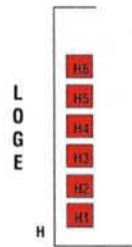

Kitchener-Waterloo Symphony 20/21 Subscription Seat Map

Centre In The Square - Orchestra Level

- A+ ■
- A ■
- B ■
- C ■
- D ■

Kitchener-Waterloo Symphony 20/21 Subscription Seat Map Centre In The Square - Mezzanine Level

MEZZANINE

STAGE

- A+ ■
- A ■
- B ■
- C ■
- D ■

MEZZANINE SEATING	325
LOGE SEATING	36
BOX SEATING	32
TOTAL	393

Kitchener-Waterloo Symphony 20/21 Subscription Seat Map

Centre In The Square - Balcony Level

STAGE

- A+ ■
- A ■
- B ■
- C ■
- D ■

BALCONY SEATING	219
LOGE SEATING	34
BOX SEATING	32
TOTAL	285