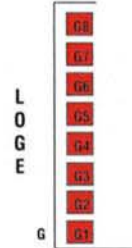

Kitchener-Waterloo Symphony 20/21 Subscription Seat Map

Centre In The Square - Orchestra Level

- A+ ■
- A ■
- B ■
- C ■
- D ■

Kitchener-Waterloo Symphony 20/21 Subscription Seat Map Centre In The Square - Mezzanine Level

MEZZANINE

STAGE

- A+ ■
- A ■
- B ■
- C ■
- D ■

MEZZANINE SEATING	325
LOGE SEATING	36
BOX SEATING	32
TOTAL	393

Kitchener-Waterloo Symphony 20/21 Subscription Seat Map

Centre In The Square - Balcony Level

STAGE

- A+ ■
- A ■
- B ■
- C ■
- D ■

BALCONY SEATING	219
LOGE SEATING	34
BOX SEATING	32
TOTAL	285