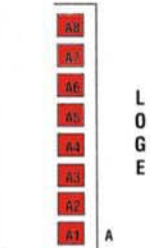

Kitchener-Waterloo Symphony 20/21 Subscription Seat Map

Centre In The Square - Orchestra Level

- A+ ■
- A ■
- B ■
- C ■
- D ■

Kitchener-Waterloo Symphony 20/21 Subscription Seat Map Centre In The Square - Mezzanine Level

MEZZANINE

STAGE

- A+ ■
- A ■
- B ■
- C ■
- D ■

MEZZANINE SEATING	325
LOGE SEATING	36
BOX SEATING	32
TOTAL	393

Kitchener-Waterloo Symphony 20/21 Subscription Seat Map

Centre In The Square - Balcony Level

STAGE

- A+ ■
- A ■
- B ■
- C ■
- D ■

BALCONY SEATING	219
LOGE SEATING	34
BOX SEATING	32
TOTAL	285