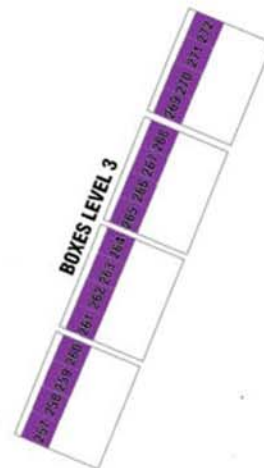

Kitchener-Waterloo Symphony 20/21 Subscription Seat Map

Centre In The Square - Orchestra Level

- A+ ■
- A ■
- B ■
- C ■
- D ■

Kitchener-Waterloo Symphony 20/21 Subscription Seat Map Centre In The Square - Mezzanine Level

MEZZANINE

STAGE

- A+ ■
- A ■
- B ■
- C ■
- D ■

MEZZANINE SEATING	325
LOGE SEATING	36
BOX SEATING	32
TOTAL	393

Kitchener-Waterloo Symphony 20/21 Subscription Seat Map

Centre In The Square - Balcony Level

STAGE

- A+ ■
- A ■
- B ■
- C ■
- D ■

BALCONY SEATING	219
LOGE SEATING	34
BOX SEATING	32
TOTAL	285